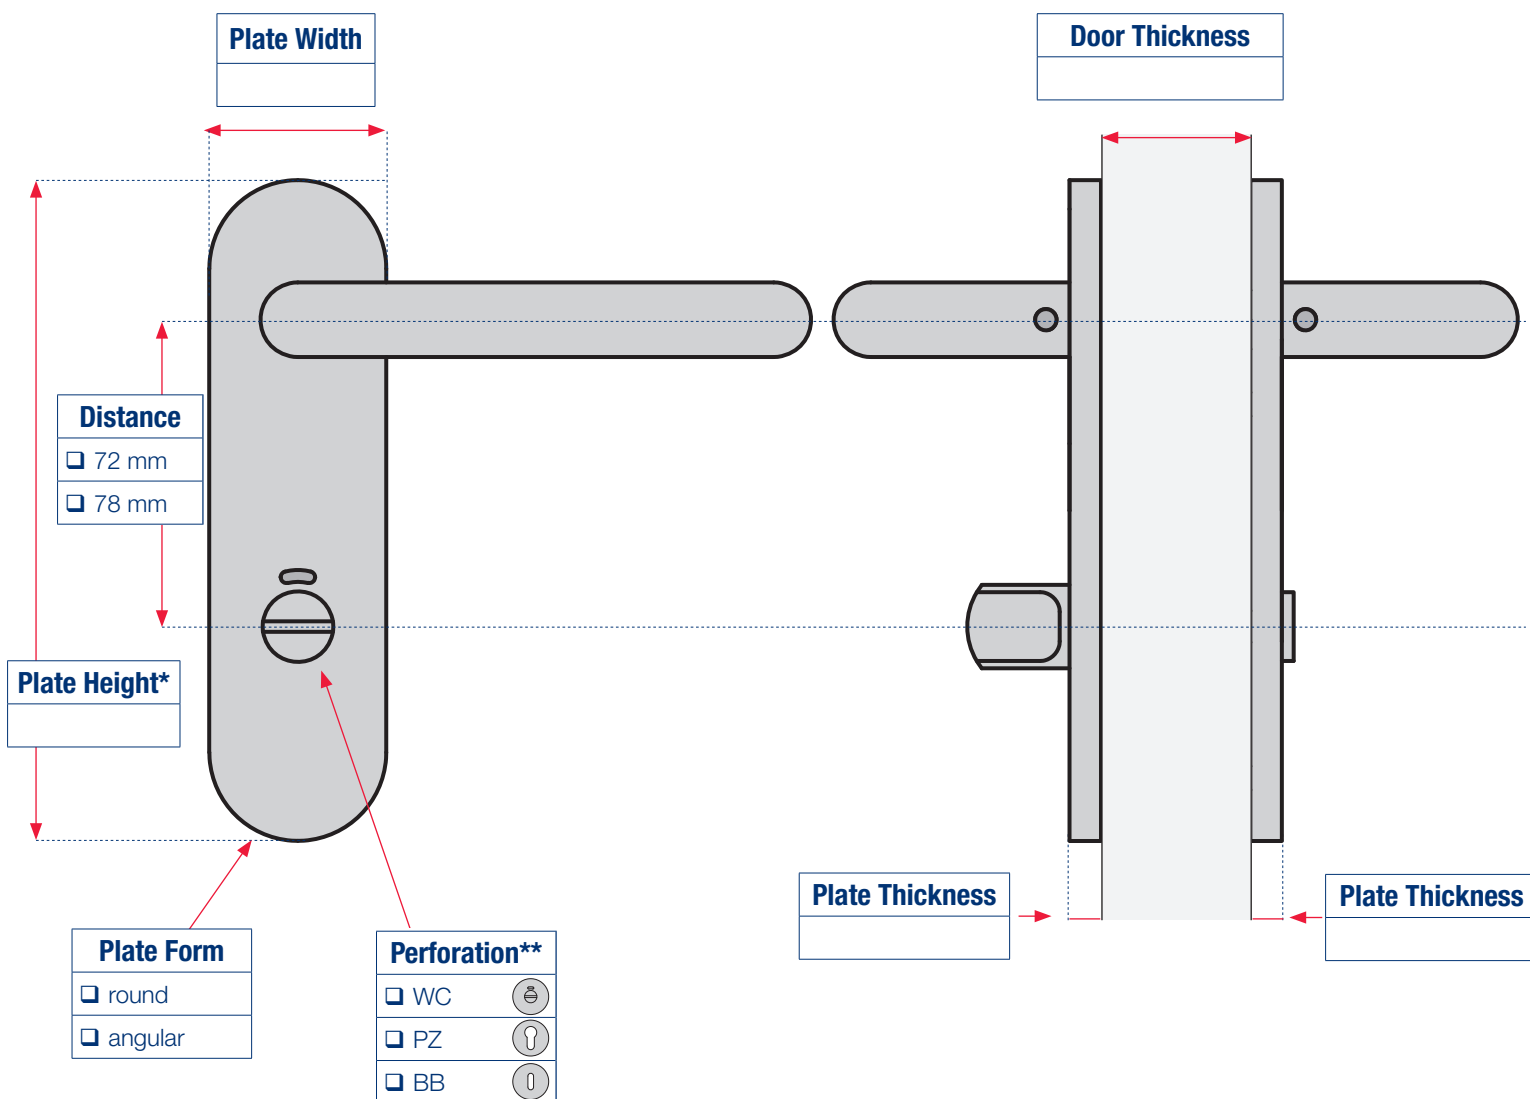

Interior Door Fitting

Choose. Measure. Order.

1. Choose Version

- long door plate
- short door plate
- rose

2. Choose Specifications

- handle-handle
- handle-knob

3. Choose Material/Colour

- aluminium F1
- stainless steel
- aluminium F2

* Short Plate: height 155 to 220 mm, Long Plate: height more than 220 mm

** PZ = profile cylinder, BB = warded key hole, WC = WC key hole