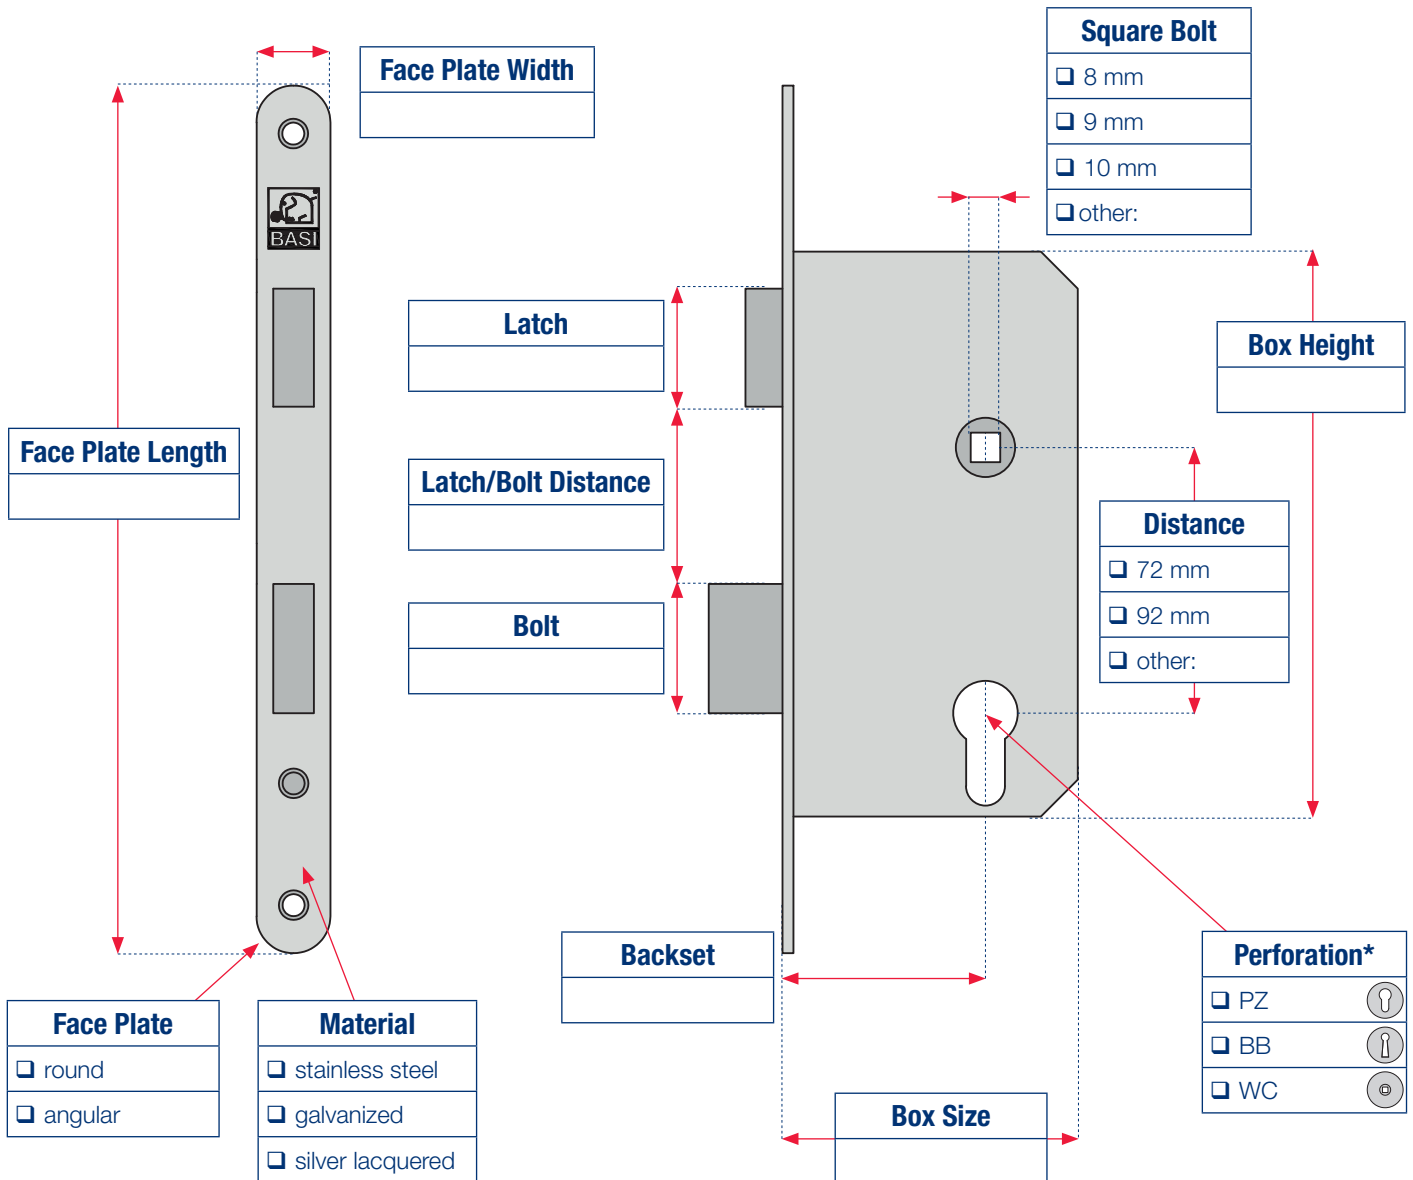

Mortise Lock

Choose. Measure. Order.

* PZ = profile cylinder, BB = warded key hole, WC = WC key hole