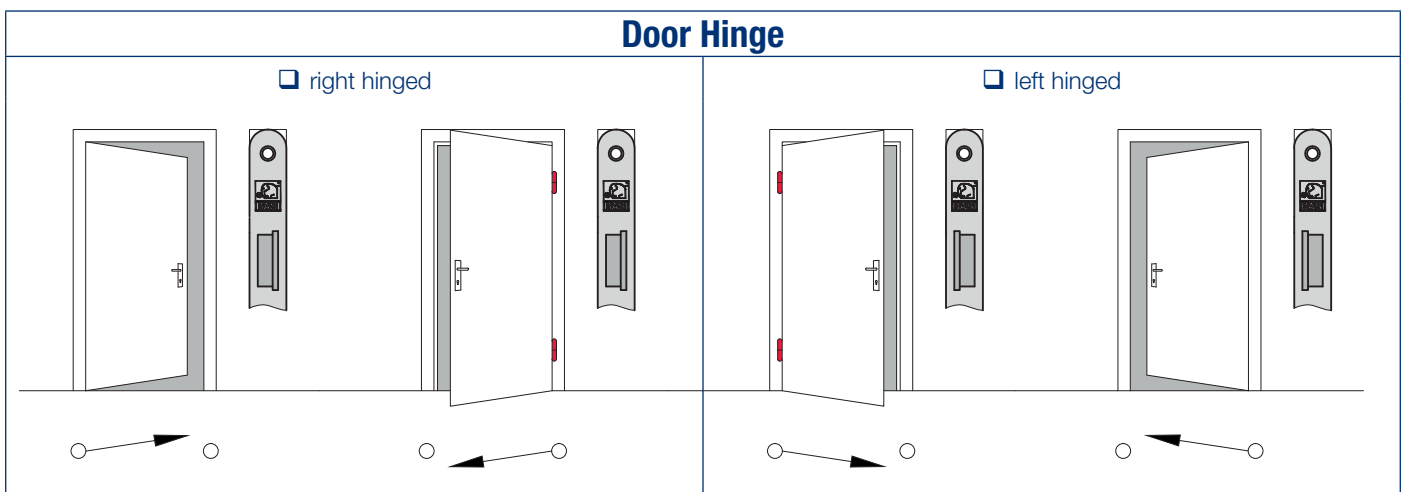

Mortise Lock

Choose. Measure. Order.

* PZ = profile cylinder, BB = warded key hole, WC = WC key hole