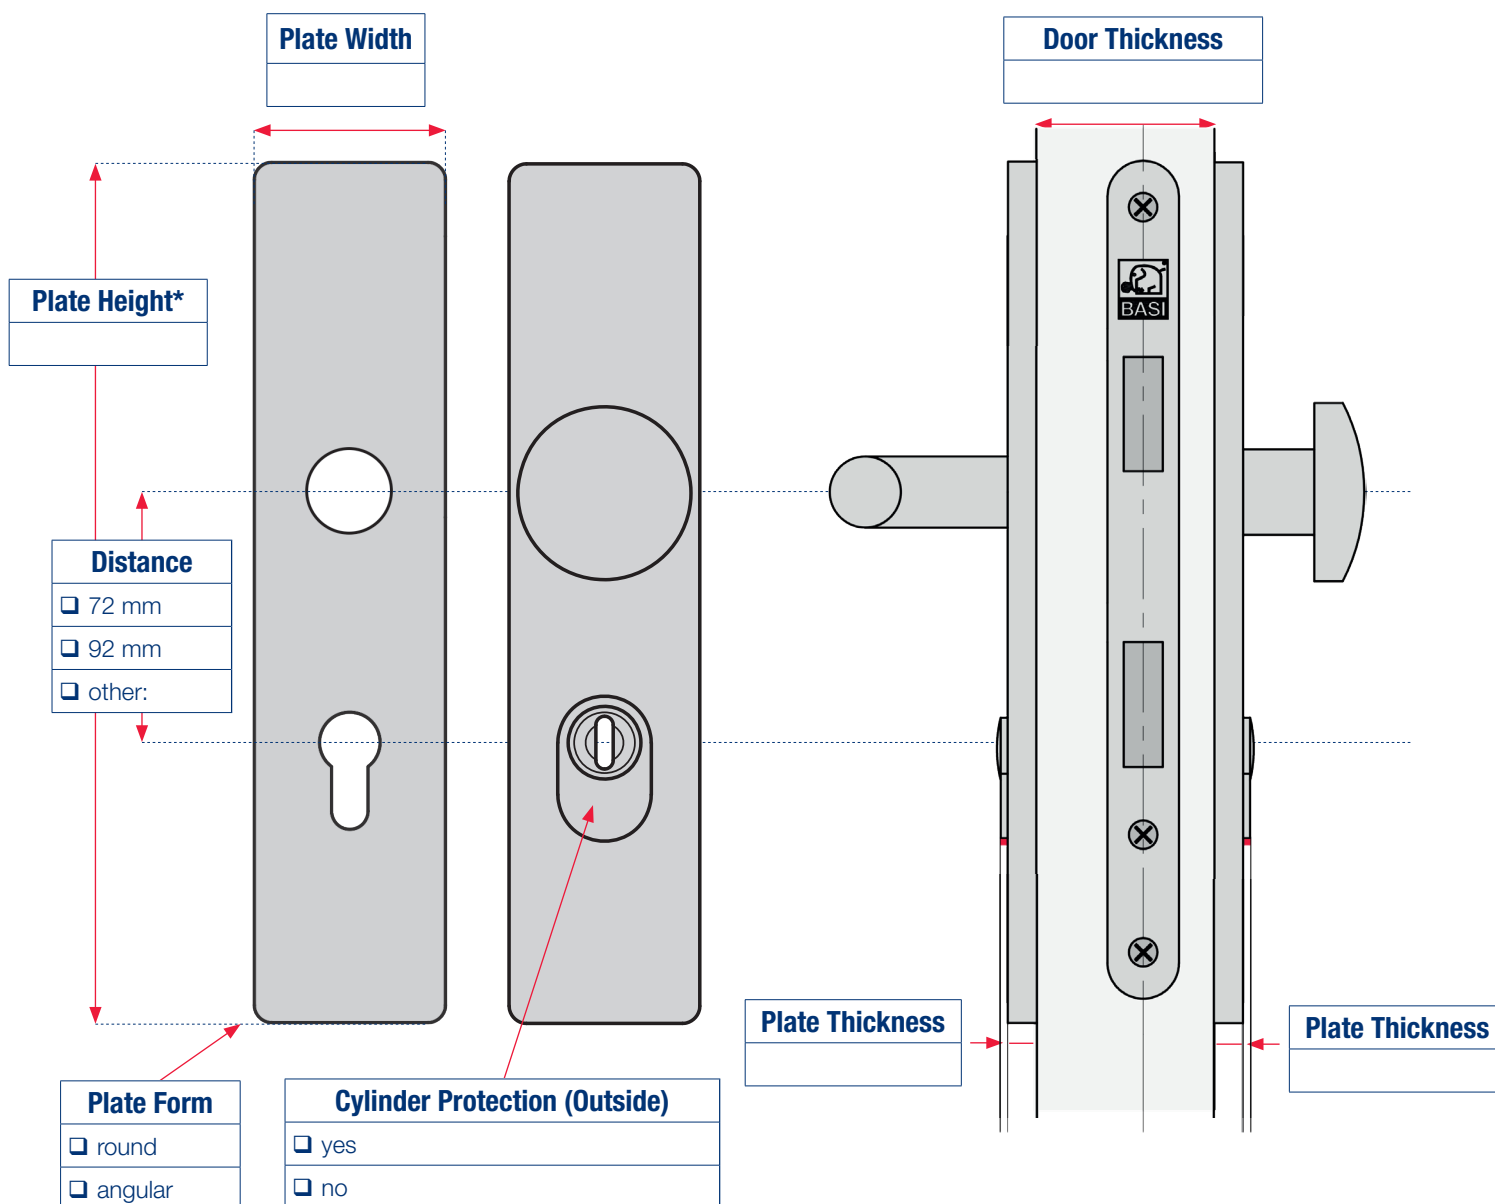

Security Fitting

Choose. Measure. Order.

1. Choose Specifications

- handle-handle handle-knob

2. Choose Material/Colour

- aluminium F1 stainless steel
 aluminium F2 white
 other

* Short Plate: height 155 to 220 mm, Long Plate: height more than 220 mm