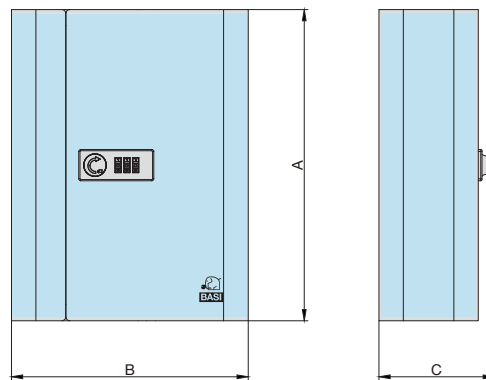

6210-9000

SK 80 Schlüsselkassette | Key Box

2170-1048

2170-1020

2170-1028

- ◆ Einstellbare 3-stellige Zahlenkombination
- ◆ Montagematerial inklusive

- ◆ 3-digit combination lock
- ◆ variable code
- ◆ fixing materials included