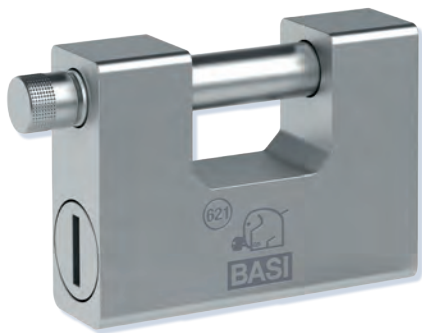

1. ♦ 3 Zylinderschlüssel
   - ♦ Verschiedenschließend
   - ♦ Beschichtetes, massives Stahlgehäuse
   - ♦ Gehärteter Stahlbolzen
   - ♦ Mit Zylinderabdeckung (ZA)
3. ♦ 3 cylinder keys
   - ♦ keyed different
   - ♦ coated, massive steel housing
   - ♦ hardened steel bolt
   - ♦ with cylinder protection (ZA)

6210-9000

Passender Schlüsselrohling <i>Suitable Key Blank</i>
BASI-39