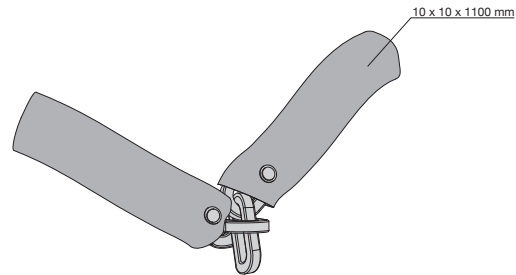

- Stahlkette
- 1100 mm
- Kettenglieder 10 mm Stärke
  - Nylonummantelung
  - Schwarz
- steel chain
- 1100 mm
- chain links 10 mm
  - nylon coated
  - black