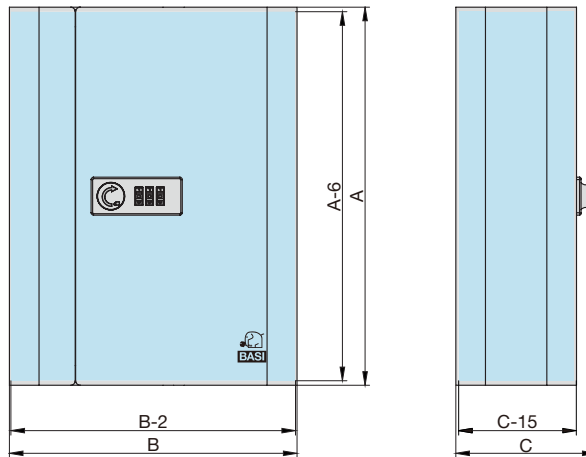

- 3-stellige Zahlenkombination
- Stahl anthrazit
- 3-digit combination lock
- steel anthracite

A	B	C	Haken | Hooks
250	200	80	20
250	220	80	28
370	270	80	48

Stahl grau | Steel Grey
2170-1020
2170-1028
2170-1048

Passender Schlüsselrohling Suitable Key Blank
BASI-27
BASI-27
BASI-27