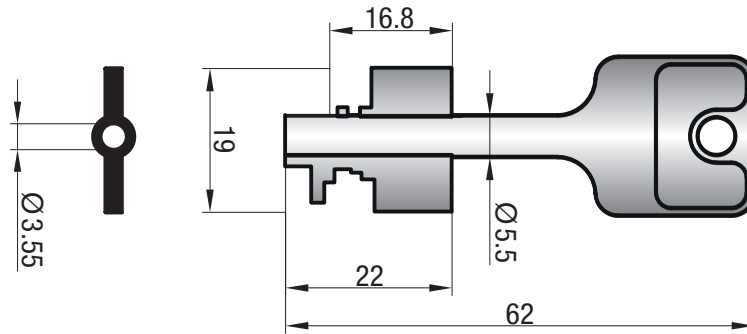

DOPPELBARTSCHLÜSSEL | *double bit keys*

Artikel-Nr.

V53475367

article-no.

System

CAWI

system

PG 998