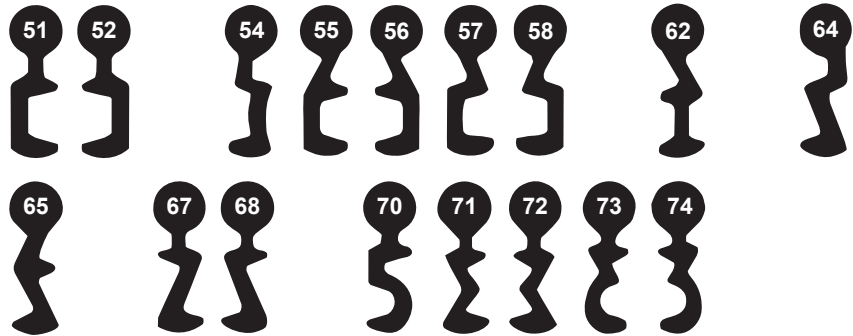

BUNTBARTSCHLÜSSEL | *warded keys*

Artikel-Nr.

2004

article-no.

System

FLIETHER

system

PG 904

Druckguss
die casting
Vernickelt
nickel-plated