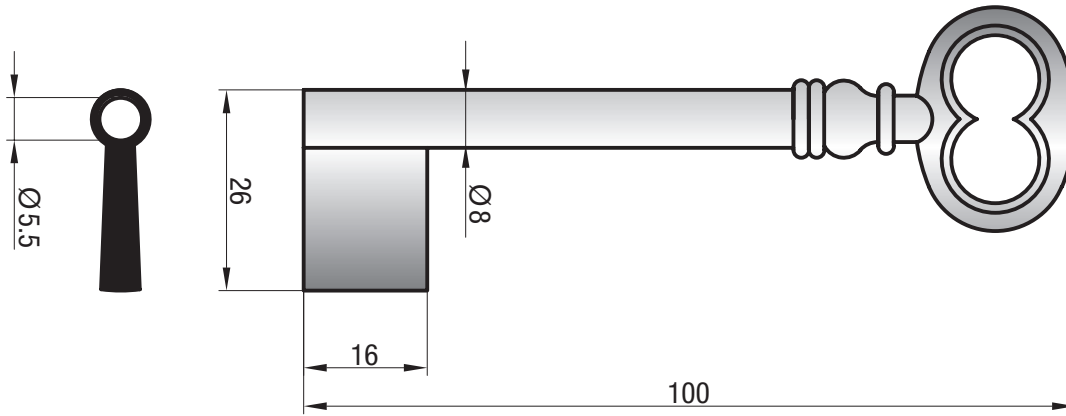

EINBARTSCHLÜSSEL | single bit keys

Artikel-Nr. PG 998

1246G

article-no.

Stahl
steel
Unvernickelt
unnickel-plated