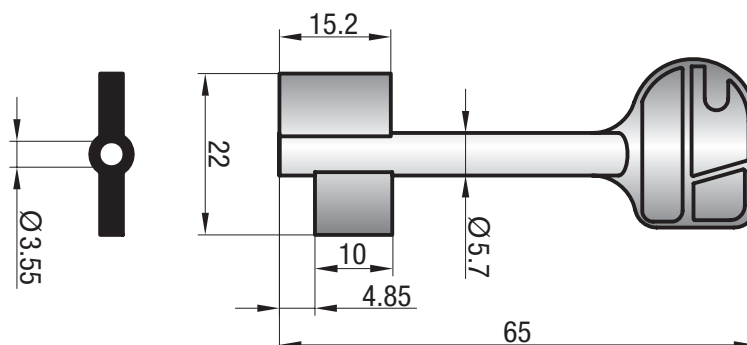

Artikel-Nr.

CW8231

article-no.

System

CAWI

system

PG 998