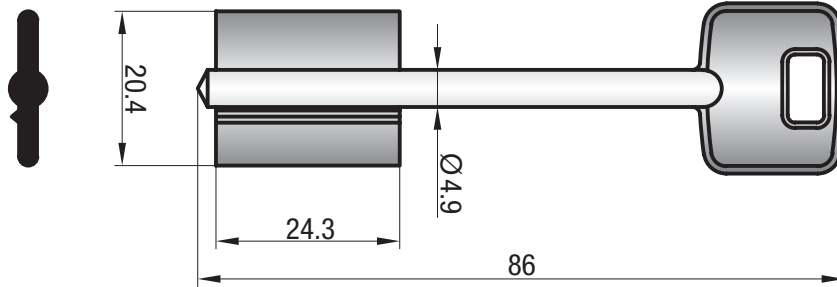

DOPPELBARTSCHLÜSSEL | *double bit keys*

Artikel-Nr.

CI-6G

article-no.

System

CISA

system

PG 998