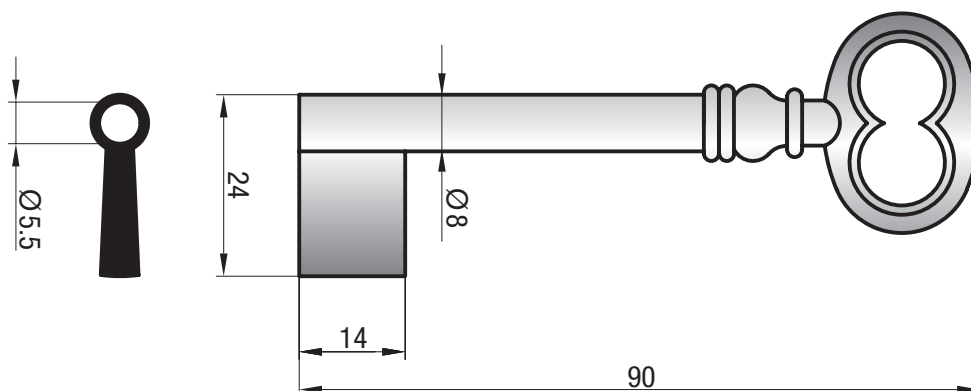

article-no.

PG 998

Stahl steel
Unvernickelt unnickel-plated

Artikel-Nr.
1245G

article-no.

PG 998

Stahl steel
Unvernickelt unnickel-plated

EINBARTSCHLÜSSEL | single bit keys