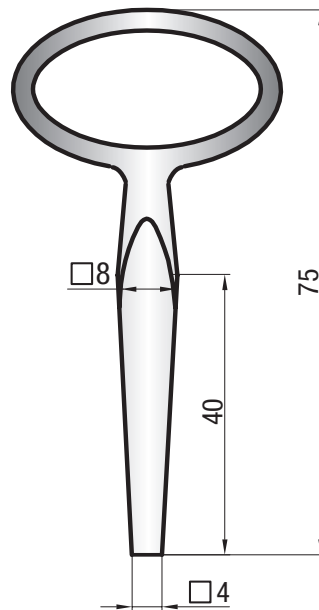

Druckguss
die casting
Vernickelt
nickel-plated