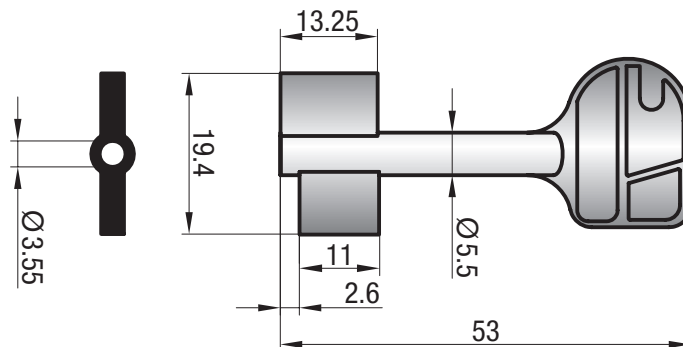

Artikel-Nr.

CW8230

article-no.

System

CAWI

system

PG 998