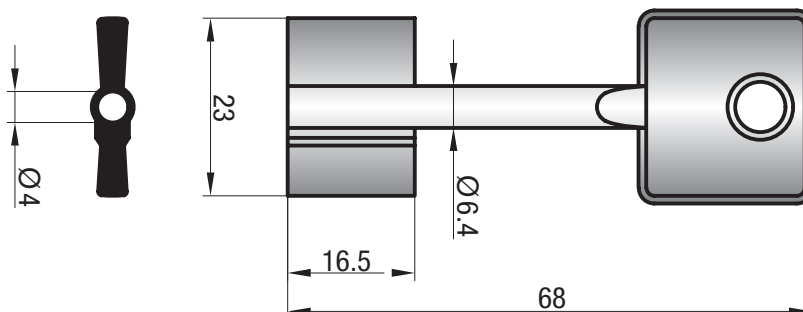

system

PG 998

Messing
brass
Vernickelt
nickel-plated

DOPPELBARTSCHLÜSSEL | *double bit keys*

Artikel-Nr.

V53475367

article-no.

System